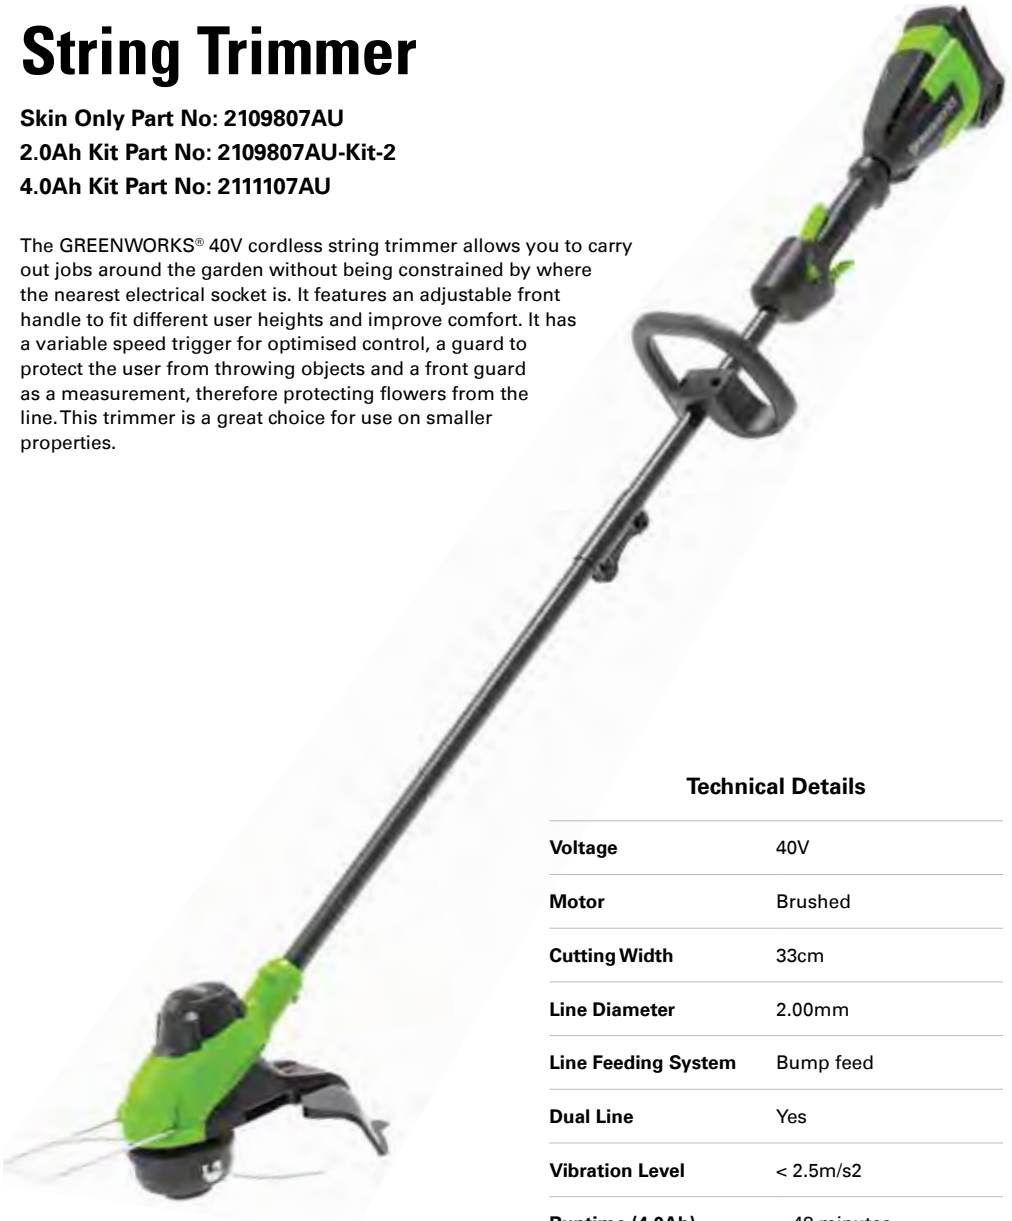

GREENWORKS – keeping gardening simple with versatile tools.

Technical Details

Voltage	40V
Motor	Brushed
Blade Length	61cm
Blade Opening	27mm
Rotatable Rear Handle	Yes
Jam Function	Yes
Vibration Level	< 2.5m/s2
Runtime (4.0Ah)	< 70 minutes
Weight <small>*Skin Only</small>	2.7kg

String Trimmer

Skin Only Part No: 2109807AU

2.0Ah Kit Part No: 2109807AU-Kit-2

4.0Ah Kit Part No: 2111107AU

The GREENWORKS® 40V cordless string trimmer allows you to carry out jobs around the garden without being constrained by where the nearest electrical socket is. It features an adjustable front handle to fit different user heights and improve comfort. It has a variable speed trigger for optimised control, a guard to protect the user from throwing objects and a front guard as a measurement, therefore protecting flowers from the line. This trimmer is a great choice for use on smaller properties.