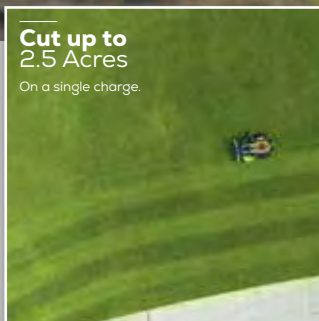

Intelligent Drive System

Tackles 15° slopes.

Cut up to 2.5 Acres

On a single charge.

42" Ride-On Mower

Part No: 7400707AU

Includes: Ride-on, 6 x 8.0Ah lithium-ion removeable 60V batteries and 3 x 10A dual port fast chargers